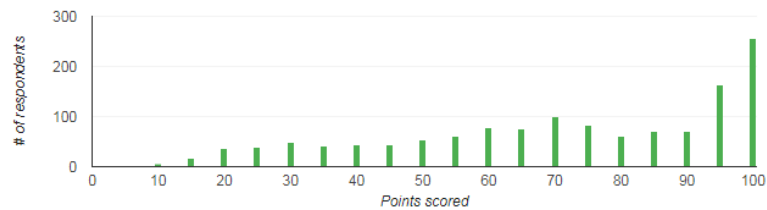

Total points distribution

☒ Scores

[Release scores](#)

Too many recipients to display.