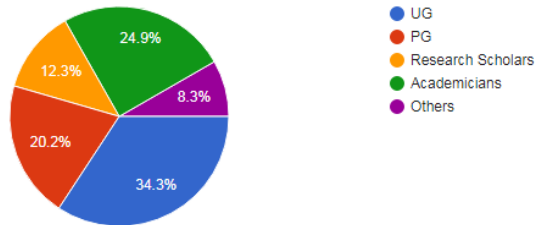

Summary Question Individual

Insights

Average	Median	Range
71 / 100 points	75 / 100 points	5 - 100 points

Designation

1,351 responses

Name and address of the Institution

1,351 responses

Sophia girls college ajmer